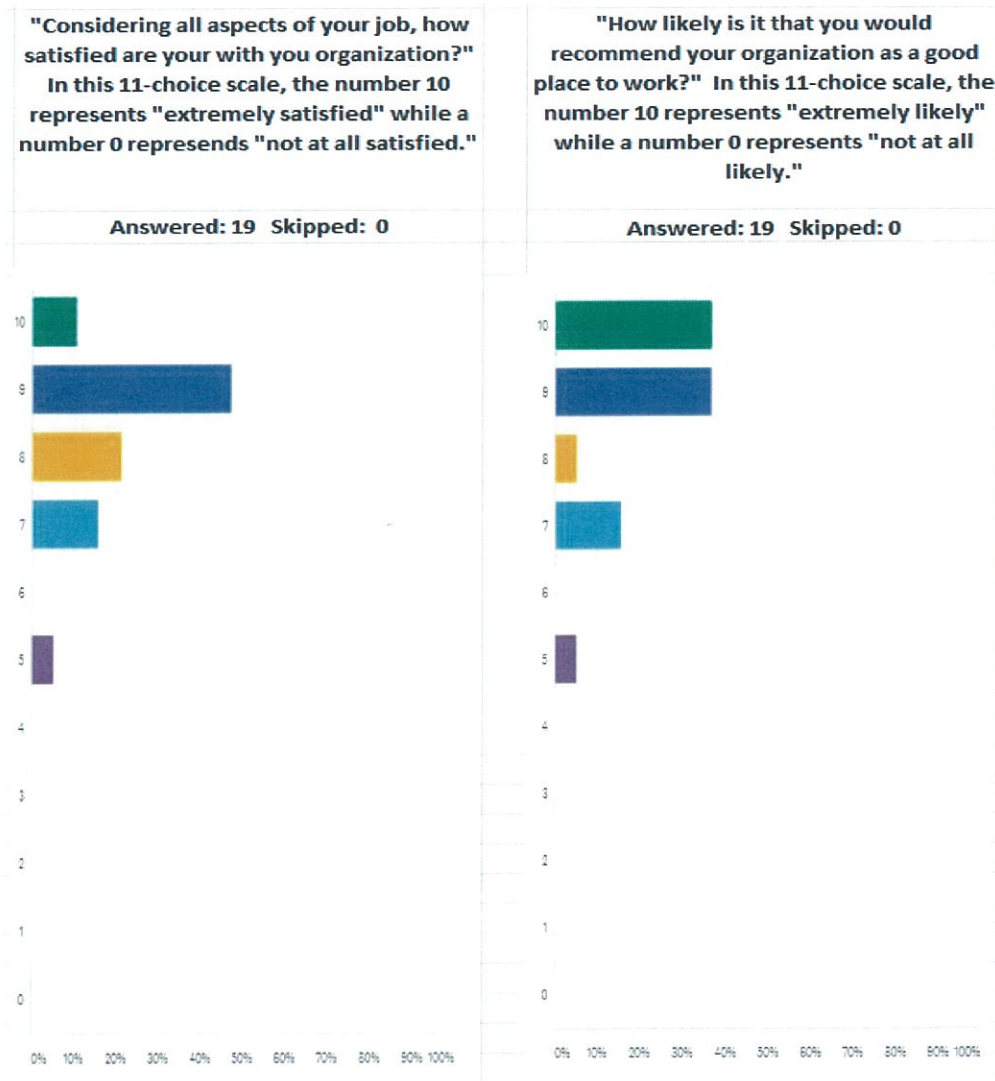

JUST – APPLICABLE SECTIONS:

- Worker Happiness

Summary of Survey Results

Participation = 19/19 = 100%

Aggregated Score = 9

Sincerely,

Thomas R. Robbins, Principal

707 SW Washington St
Suite 1200
Portland, Oregon
97205 USA
t 503 221 0150
f 503 295 0840
w ygh.com