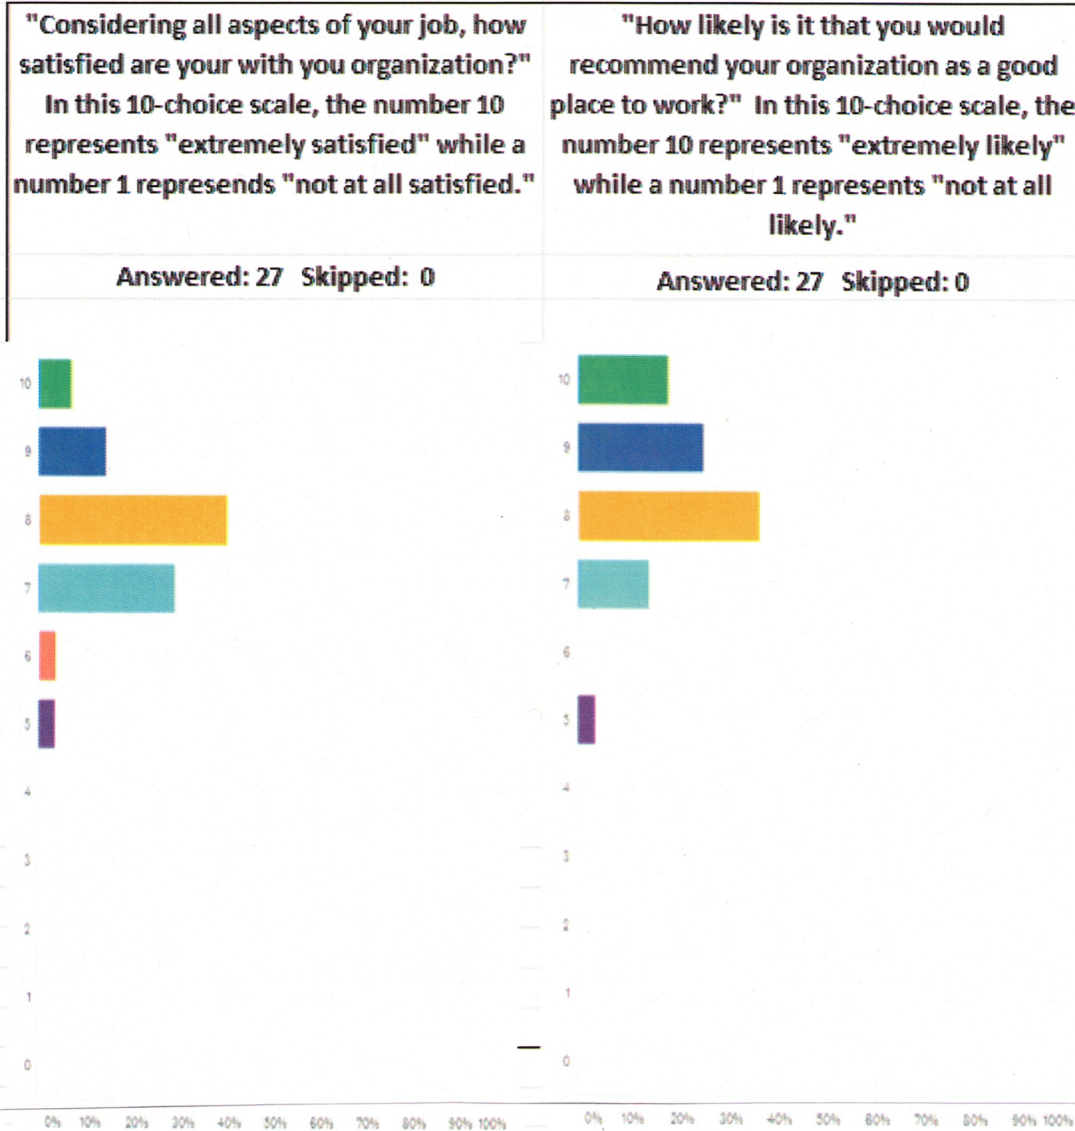

JUST – APPLICABLE SECTIONS:

- Worker Happiness

Summary of Survey Results

Participation = 27/33 = 81%

Aggregated Score = 8

Sincerely,

Thomas R. Robbins, Principal

707 SW Washington St
Suite 1200
Portland, Oregon
97205 USA
t 503 221 0150
f 503 295 0840
w ygh.com