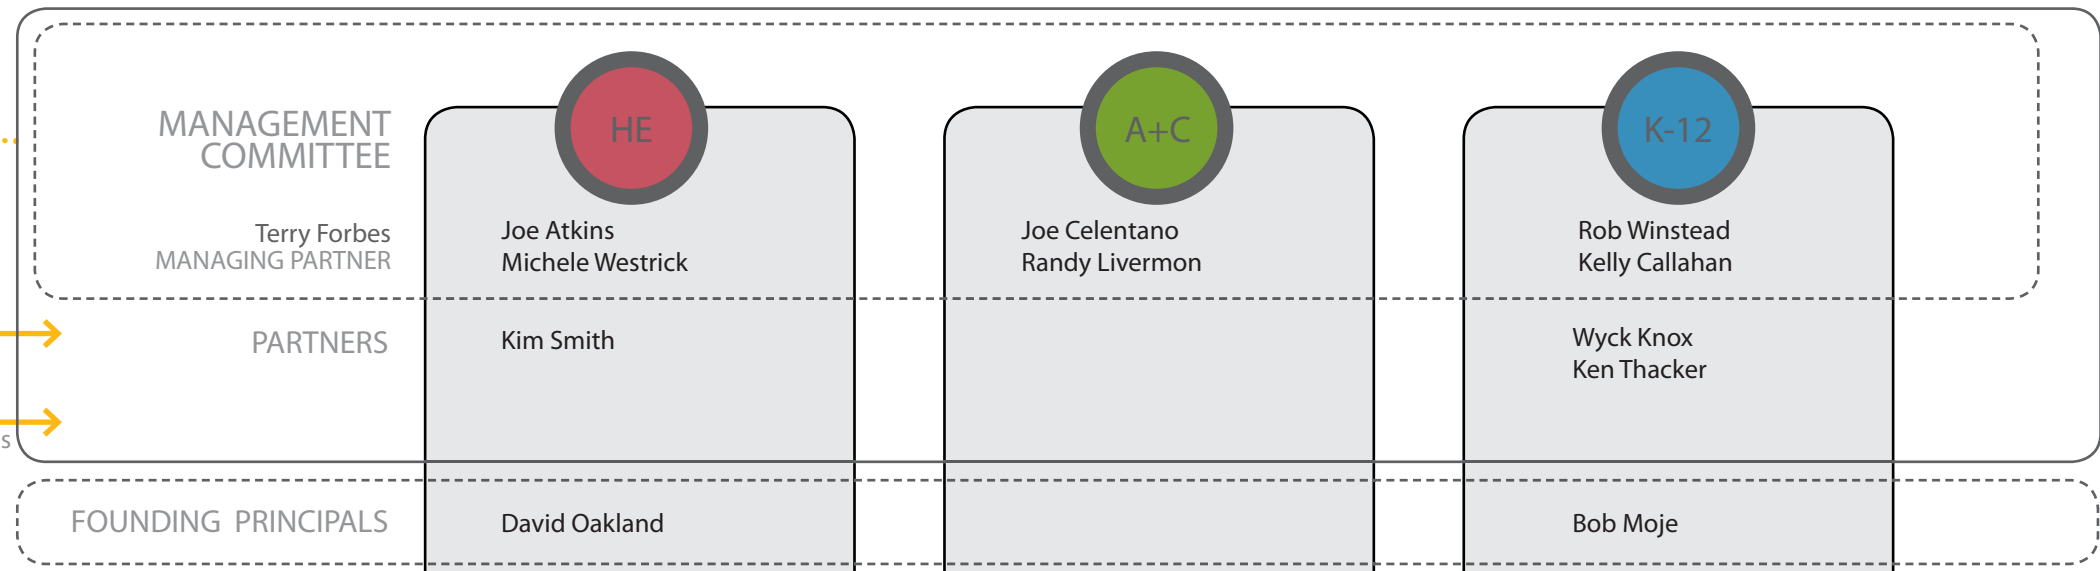

- BUSINESS ADMINISTRATION
  FINANCIAL & HUMAN RESOURCES
- BUSINESS DEVELOP
  MARKETING/ PR / OUTREACH

Tricia Witherow
Lisa King / Kayle Ballard MC: Terry

Mary Beth Lineberry - Director
Asa Eslocker / Lamont S MC: Terry Forbes

- SENIOR ASSOCIATES
- ASSOCIATES
- SUSTAINABILITY
- DESIGN RESOURCES
- SUSTAINABLE DESIGN
- VISUALIZATION
- BUILDING TECHNOLOGY
- DOCUMENTATION
- PROJECT MANAGEMENT
- CONSTRUCTION ADMIN.
- STAFF DEVELOPMENT
- PROJECT FACILITATION
- RESEARCH
- INFORMATION & TECH.

Mary-Beth Lineberry	Jim Richardson Jim Kovach	John Ottinger Dade Van Der Werf	Andres Pacheco	Bryce Powell
Robert Bowman, Sidney Griffin	Frances Lengowski Lorenzo Battistelli		Drew Fleming	Maria Bninski
Michelle Amt - Director Rob Winstead MC: Terry Forbes				
Andres Pacheco MC: Joe Atkins	Jim Richardson Jim Kovach		Andres Pacheco Lauren Shumate Bailey Riales	Julia Kwolyk
Michelle Amt MC: Terry Forbes	Rebecca Shealy		Drew Fleming	Maria Bninski
Sidney Griffin - Director MC: Joe Atkins	John Trevor Yimeng Teng Alex Jack	Ethan Feuer Matthew Johnson Alan Averill	Andres Pacheco Lauren Shumate Kim Faber	Todd Daggett Tyler Jenkins Julia Kwolyk
Sidney Griffin - Director MC: Joe Celentano	Lorenzo Battistelli John Ottinger JP Mays	Robert Bowman	Nina Comiskey Lauren Shumate	Bryce Powell Todd Daggett Tyler Jenkins
Sidney Griffin - Director MC: Joe Celentano	Lorenzo Battistelli John Ottinger JP Mays		Nina Comiskey Lauren Shumate	
Dade Van Der Werf MC: Terry Forbes	Dade Van Der Werf Michele Westrick		Noah Bolton	Jon Shealy
Kirk Jansen MC: Terry Forbes	Kirk Jansen		Noah Bolton	
Bryce Powell MC: Kim Smith	Jim Kovach			Bryce Powell
Robin Eshleman MC: Terry Forbes			Sue Mills	
Michelle Amt MC: Robert Winstead			Lauren Shirley	Renee Ritchie
Paul Lockerby Milo Oakland MC: Terry Forbes